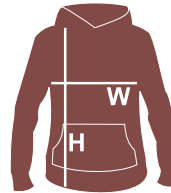

customprintedclothing

Sizing Charts

the dimensions of each garment are measured in cm, with the garment laying on a flat surface

womens tee

size	width	height
S	38	61
M	41	63
L	45	64
XL	48	65

mens tee

size	width	height
S	41	65
M	44	70
L	49	74
XL	60	79
XXL	66	82

womens hoody

size	width	height
S	46	53
M	49	59
L	51	64
XL	54	66

mens hoody

size	width	height
S	60	65
M	63	67
L	65	70
XL	67	73
XXL	69	76

womens zip hoody

size	width	height
S	43	55
M	45	57
L	47	61
XL	50	63

mens zip hoody

size	width	height
XS	44	60
S	48	63
M	52	65
L	56	67
XL	61	70

baby rib tank

size	width	height
S	33	54
M	34	58
L	35	59
XL	42	64

mens raglan

size	width	height
S	49	63
M	54	68
L	61	73
XL	70	74

womens 3/4 + long sleeve