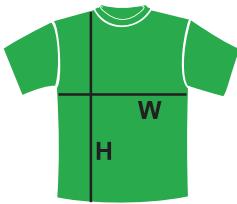

customprintedclothing

Sizing Charts

the dimensions of each garment are measured in cm, with the garment laying on a flat surface

womens tee

size	width	height
S	38	61
M	41	63
L	45	64
XL	48	65

mens tee

size	width	height
S	41	65
M	44	70
L	49	74
XL	60	79
XXL	66	82

womens hoody

size	width	height
S	46	53
M	49	59
L	51	64
XL	54	66

mens hoody

size	width	height
S	60	65
M	63	67
L	65	70
XL	67	73
XXL	69	76

womens zip hoody

size	width	height
S	43	55
M	45	57
L	47	61
XL	50	63

mens zip hoody

size	width	height
XS	44	60
S	48	63
M	52	65
L	56	67
XL	61	70

baby rib tank

size	width	height
S	33	54
M	34	58
L	35	59
XL	42	64

mens raglan

size	width	height
S	49	63
M	54	68
L	61	73
XL	70	74

womens 3/4 + long sleeve