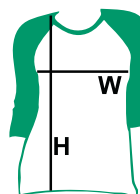

womens hoody

size	width	height
S	46	53
M	49	59
L	51	64
XL	54	66

mens hoody

size	width	height
S	60	65
M	63	67
L	65	70
XL	67	73
XXL	69	76

womens zip hoody

size	width	height
S	43	55
M	45	57
L	47	61
XL	50	63

mens zip hoody

size	width	height
XS	44	60
S	48	63
M	52	65
L	56	67
XL	61	70

baby rib tank

size	width	height
S	33	54
M	34	58
L	35	59
XL	42	64

mens raglan

size	width	height
S	49	63
M	54	68
L	61	73
XL	70	74

womens 3/4 + long sleeve

size	width	height
S	34	55
M	36	58
L	38	59
XL	43	63

design online at www.cstmprint.com