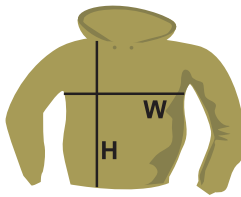

customprintedclothing

Sizing Charts

the dimensions of each garment are measured in cm, with the garment laying on a flat surface

womens tee

size	width	height
S	38	61
M	41	63
L	45	64
XL	48	65

mens tee

size	width	height
S	41	65
M	44	70
L	49	74
XL	60	79
XXL	66	82

womens hoody

size	width	height
S	46	53
M	49	59
L	51	64
XL	54	66

mens hoody

size	width	height
S	60	65
M	63	67
L	65	70
XL	67	73
XXL	69	76

womens zip hoody

size	width	height
S	43	55
M	45	57
L	47	61
XL	50	63

mens zip hoody

size	width	height
XS	44	60
S	48	63
M	52	65
L	56	67
XL	61	70

baby rib tank

size	width	height
S	33	54
M	34	58
L	35	59
XL	42	64

mens raglan

size	width	height
S	49	63
M	54	68
L	61	73
XL	70	74

womens 3/4 + long sleeve